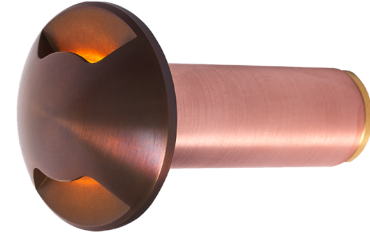

## SONOMA

STW025402

The Sonoma directional marker is a high flux; low wattage LED luminaire. Coupled with a brass body, our Thermally Integrated® LED Module provides superior heat dissipation, longer life, and higher performance.

- Thermally Integrated® w/ Copper Core Technology®
- Cree LED™ XLAMP® High Intensity (XP-L)
- IC Rated for Interior, Exterior and Wet Location Use
- Ideal for driveways, wide pathways & walkways

### CONFIGURATOR:

STW025402	LED	FINISH
	<input type="text"/>	<input type="text"/>
<b>( ) = Most common configuration</b>	<b>(2703) 2700K 3W</b> (3003) 3000K 3W	<b>(NAT) Natural Brass</b> (BLP) Bronze Living Patina (BLPX) Extra Dark BLP (NI) Nickel PVD

### AVAILABLE FINISHES:

NAT  
Natural Brass

BLP  
Bronze Living Patina

BLPX  
Extra Dark Bronze Living Patina

NI  
Nickel PVD

FIXTURE DIMENSIONS	D3" x W1-5/8"
LIGHT SOURCE	Integrated LED
COLOR TEMPERATURES	2700K, 3000K
WATTAGES	3W
CRI (RA)	80 CRI
VOLTAGE	12V
DELIVERED LUMENS	38lm (3000K)
DIMMABLE	Yes, Dim to <10% via Transformer
DRIVER	Yes, 12V Integral Constant Current
TRANSFORMER	12V AC/DC (Supplied by others)
MOUNT	Included CJB112105
BEAM SPREAD	Opposing 90°
FINISH	Included Natural Brass
MATERIAL	Brass & Copper
WIRE LENGTH	24"
LOCATION	Interior & Exterior Wet
CERTIFICATIONS	UL, IP66, IP67, IC, Drive Over