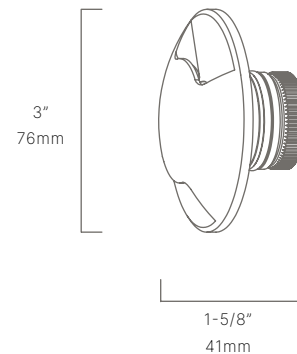

P. 760.931.2910

O. 2742 Loker Ave. W Carlsbad CA 92010

W. www.auroralight.com

MADE IN USA
WITH DOMESTIC & IMPORTED MATERIALS