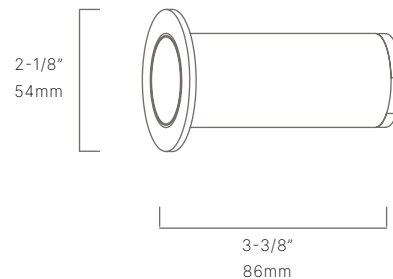

P. 760.931.2910

O. 2742 Loker Ave. W Carlsbad CA 92010

W. www.auroralight.com

MADE IN USA
WITH DOMESTIC & IMPORTED MATERIALS